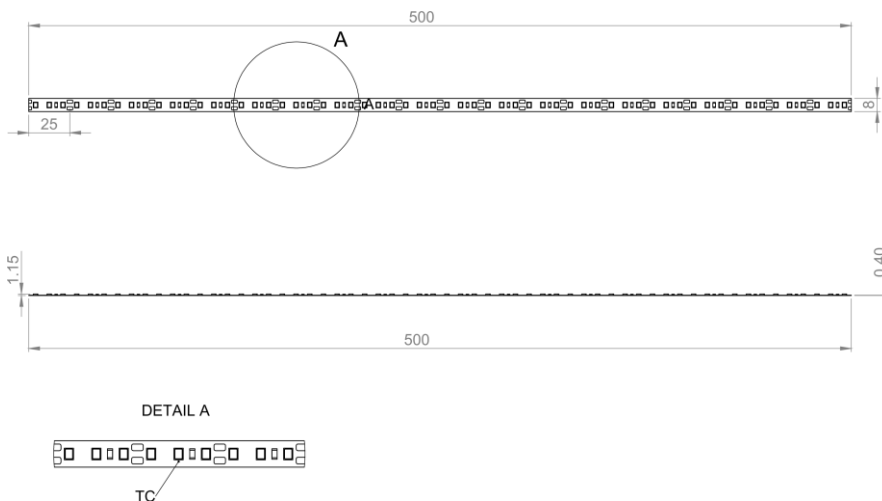

Mechanical dimensions:

UAB AKTO

Mituvos str. 4,
LT-50130 Kaunas, Lithuania

Mobile: +370 620 34211
E-mail: info@aktoled.com
www.aktoled.com

Registration Nr.: 302788513
VAT Nr.: LT100006898714

IBAN Number: LT667300010133518592
Bank: "Swedbank" AB
SWIFT Code: HABALT22